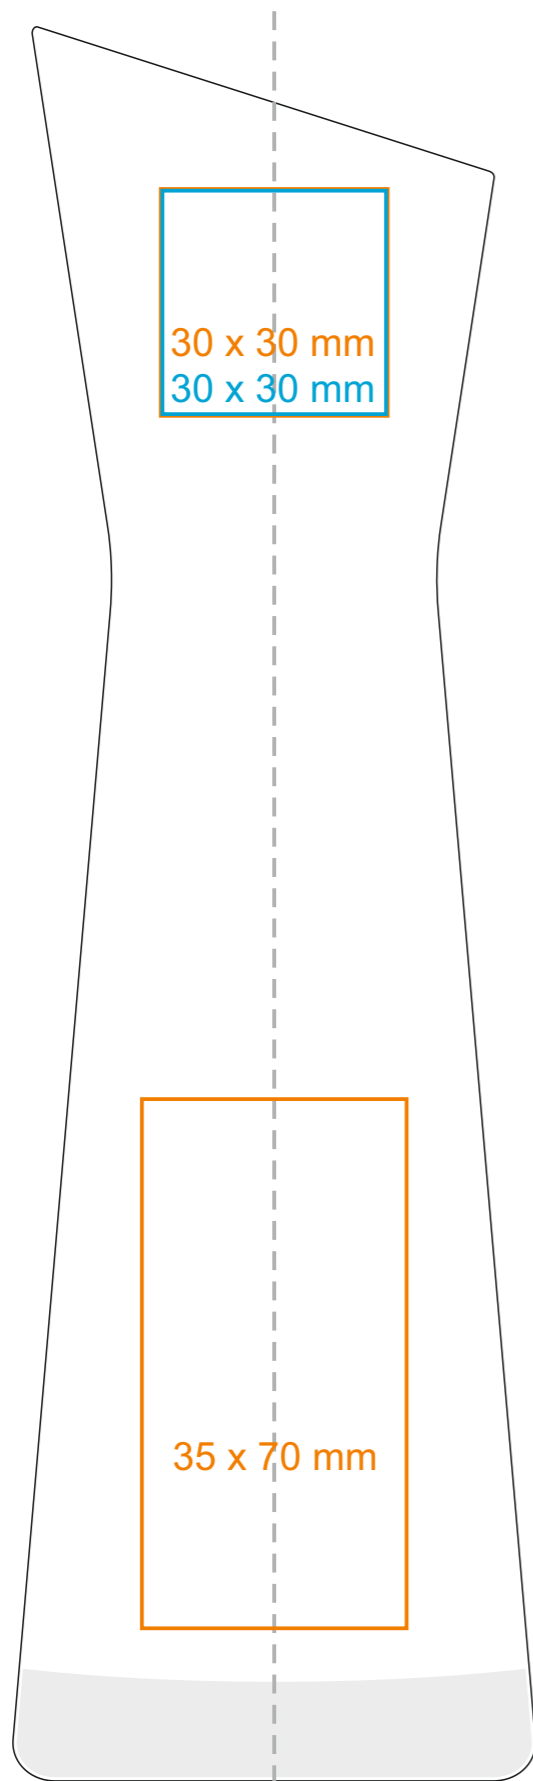

G_534 Ivy

330 ml / h: 232 mm / Ø 64 mm

*In the case of projects for transfer print running outside of the standard print area, please contact our sales department.

[How to prepare print material](#)

meaning

- Transfer Print
- Laser Engraving