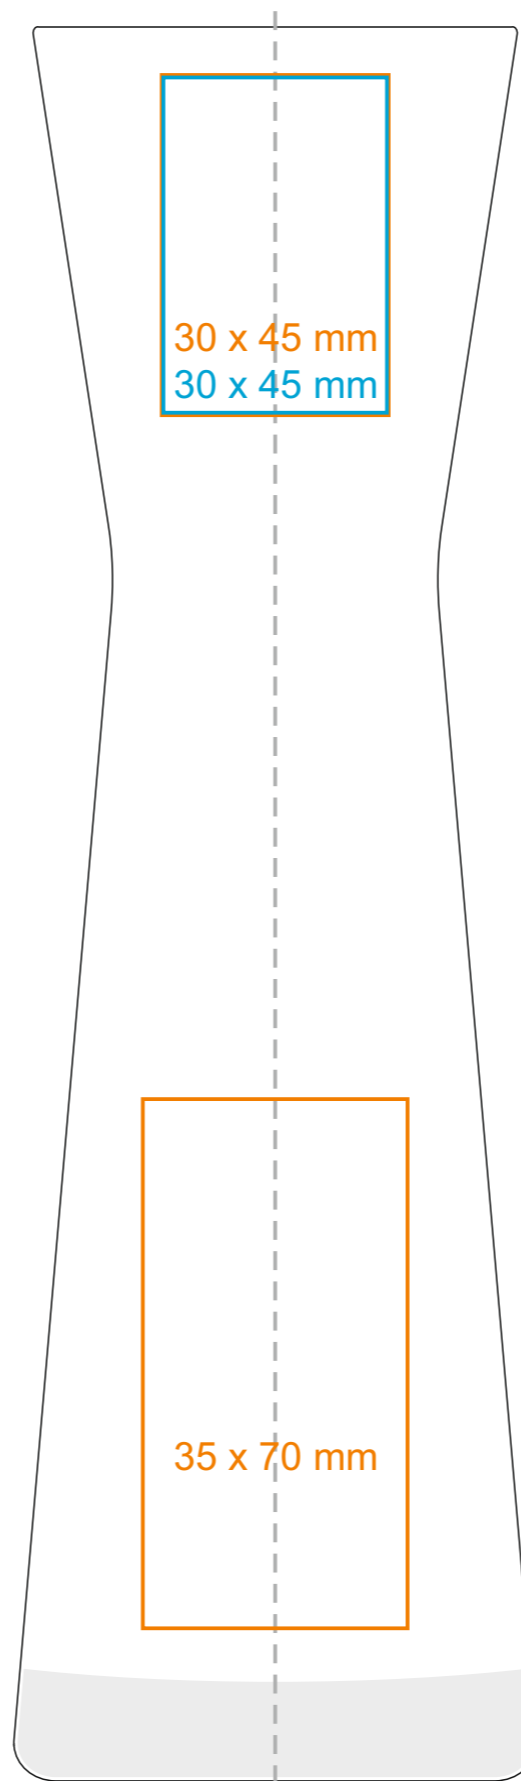

G_534 Ivy

330 ml / h: 232 mm / Ø 64 mm

*In the case of projects for transfer print running outside of the standard print area, please contact our sales department.

[How to prepare print material](#)

meaning

- Transfer Print
- Laser Engraving