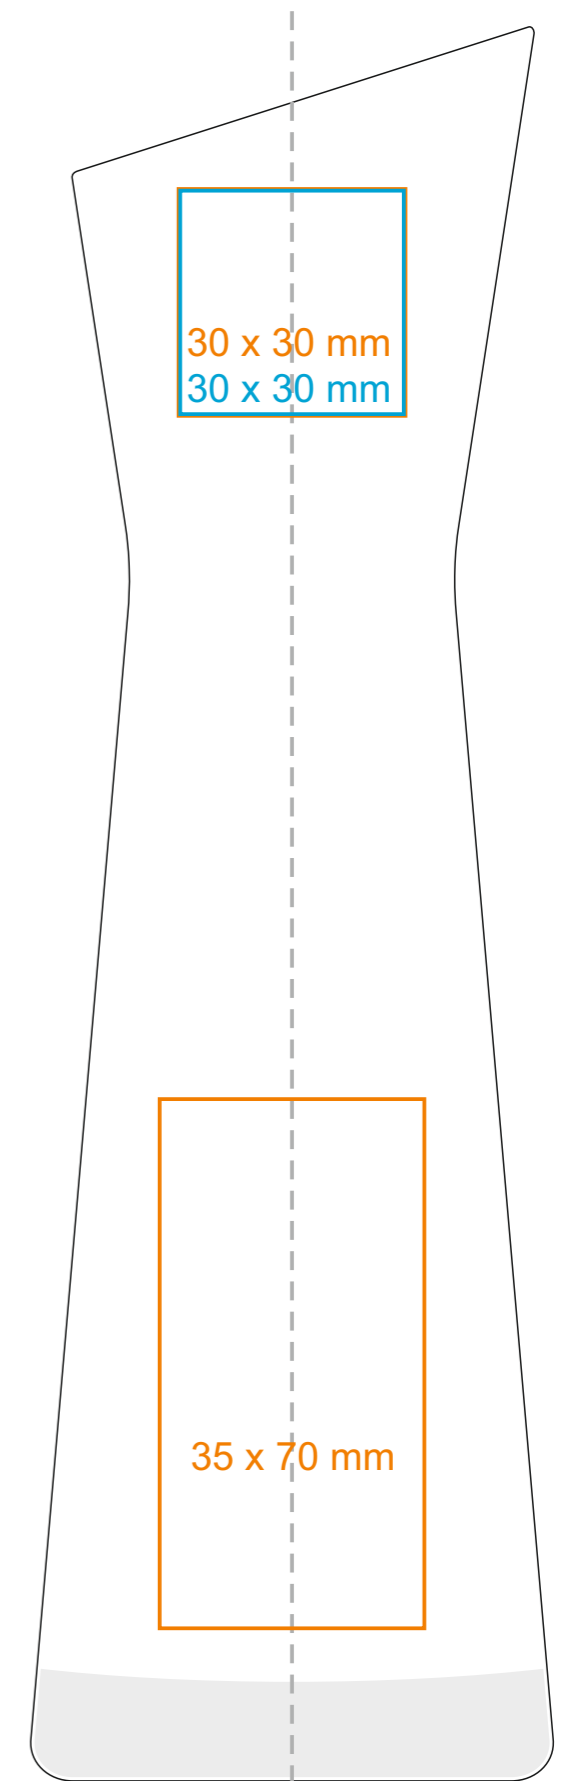

G_534 Ivy

330 ml / h: 232 mm / Ø 64 mm

*In the case of projects for transfer print running outside of the standard print area, please contact our sales department.

[How to prepare print material](#)

meaning

- Transfer Print
- Laser Engraving