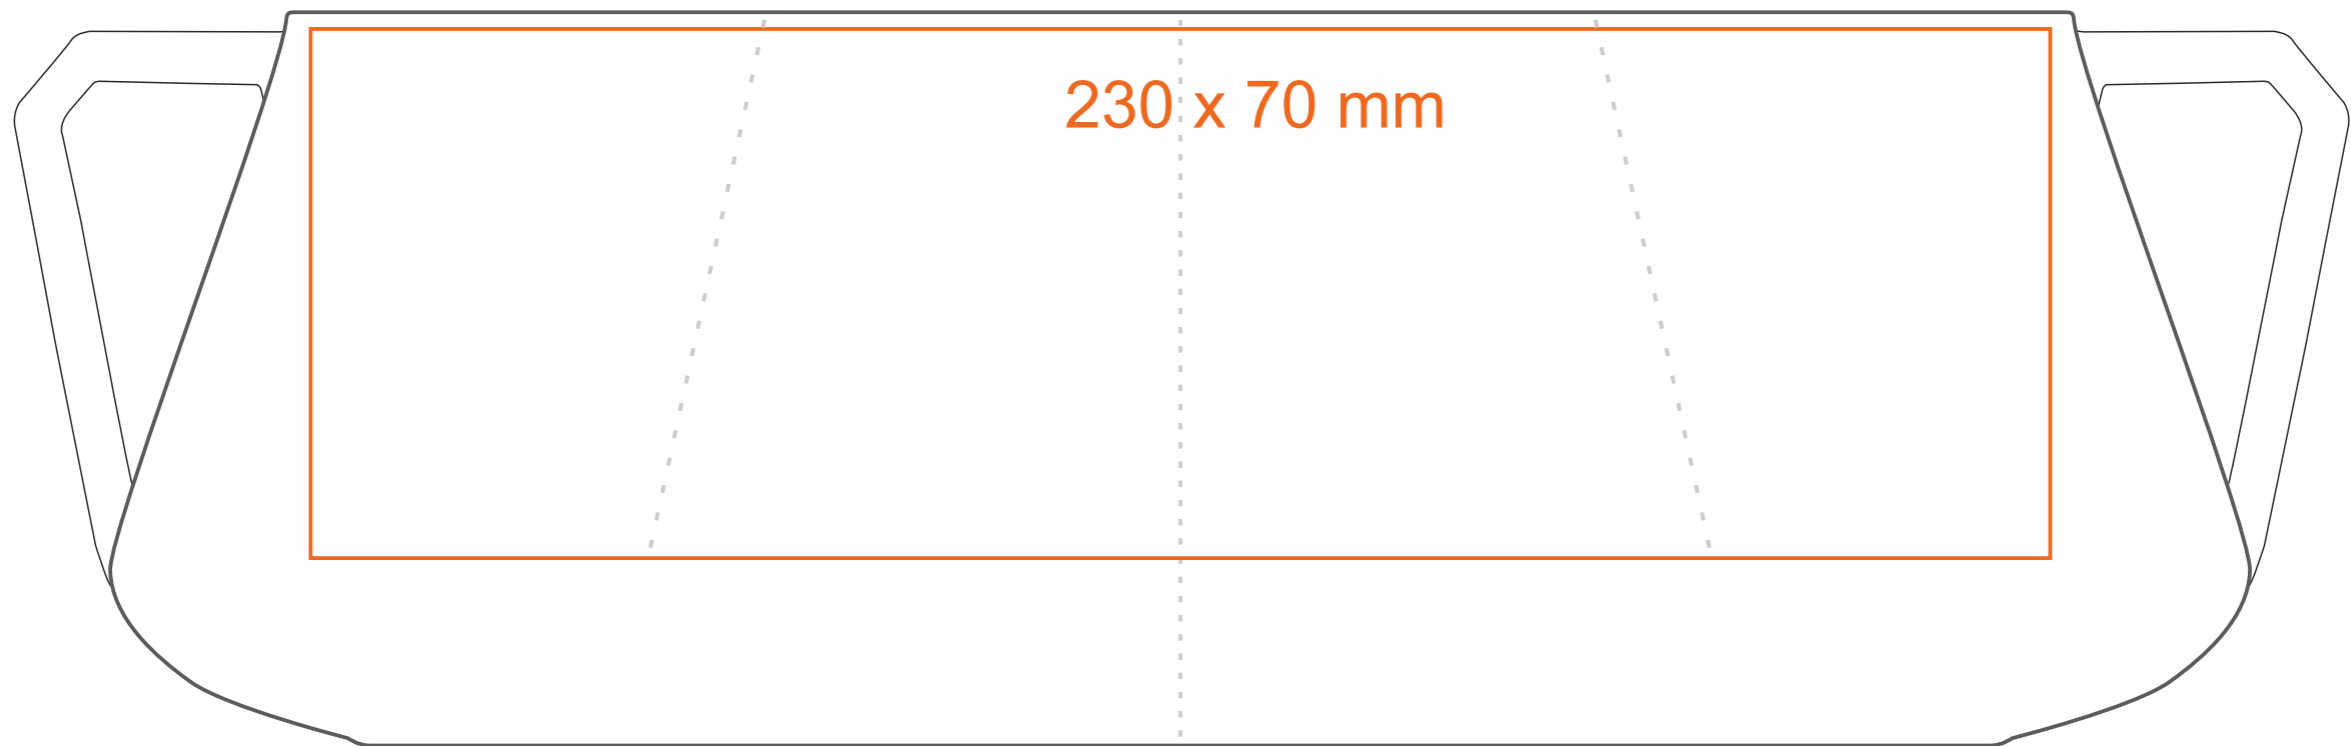

M_489 Aster

350 ml / h: 97 mm / Ø 75 mm

Imprint on the handle
 Imprint on the inside
 Imprint on the bottom inside
 Imprint on the bottom outside

- 90 x 10 mm
- 40 x 20 mm
- Ø 30 mm
- Ø 30 mm

*In the case of projects for transfer print running outside of the standard print area, please contact our sales department.

[How to prepare print material](#)

meaning

— Transfer Print
 — Sensitive Touch