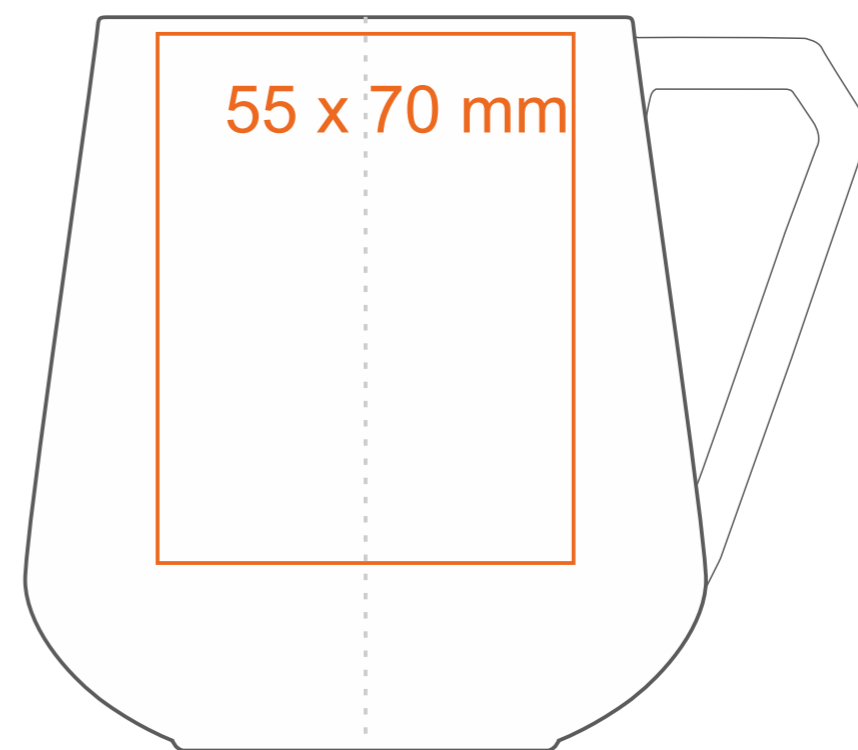

M_489 Aster

350 ml / h: 97 mm / Ø 75 mm

Imprint on the handle
 Imprint on the inside
 Imprint on the bottom inside
 Imprint on the bottom outside

- 90 x 10 mm
- 40 x 20 mm
- Ø 30 mm
- Ø 30 mm

*In the case of projects for transfer print running outside of the standard print area, please contact our sales department.