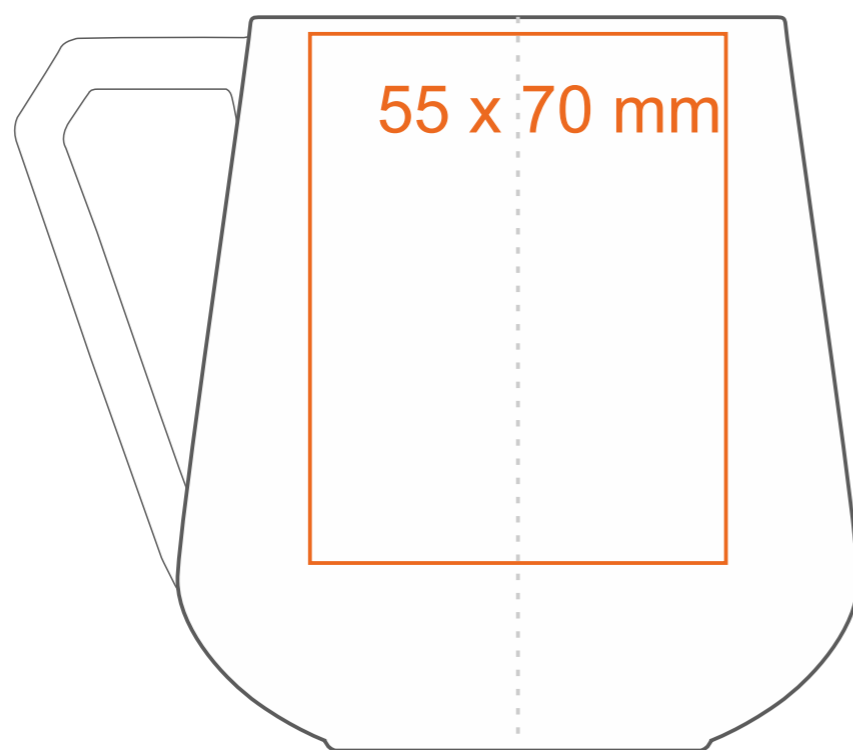

M_489 Aster

350 ml / h: 97 mm / Ø 75 mm

Imprint on the handle
 Imprint on the inside
 Imprint on the bottom inside
 Imprint on the bottom outside

- 90 x 10 mm
- 40 x 20 mm
- Ø 30 mm
- Ø 30 mm

*In the case of projects for transfer print running outside of the standard print area, please contact our sales department.